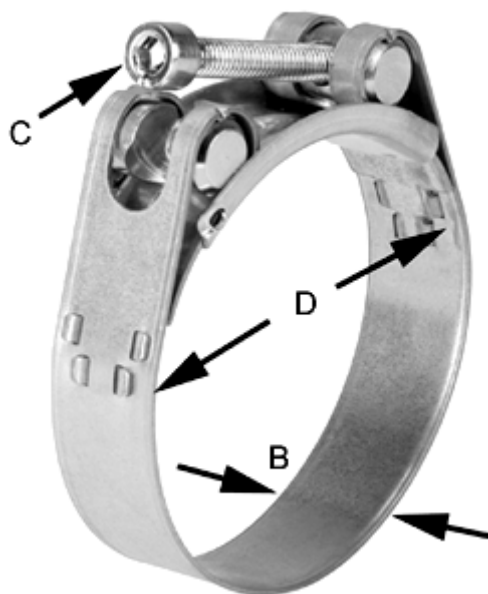

# Data Sheet

Article number: 025927182042

Description: Heavy Duty Clamp GBS M 42/18 W2 ISK QRC

## Measures

---

C (screw type) = ISK
Diameter D = 40-43
Width B = 18